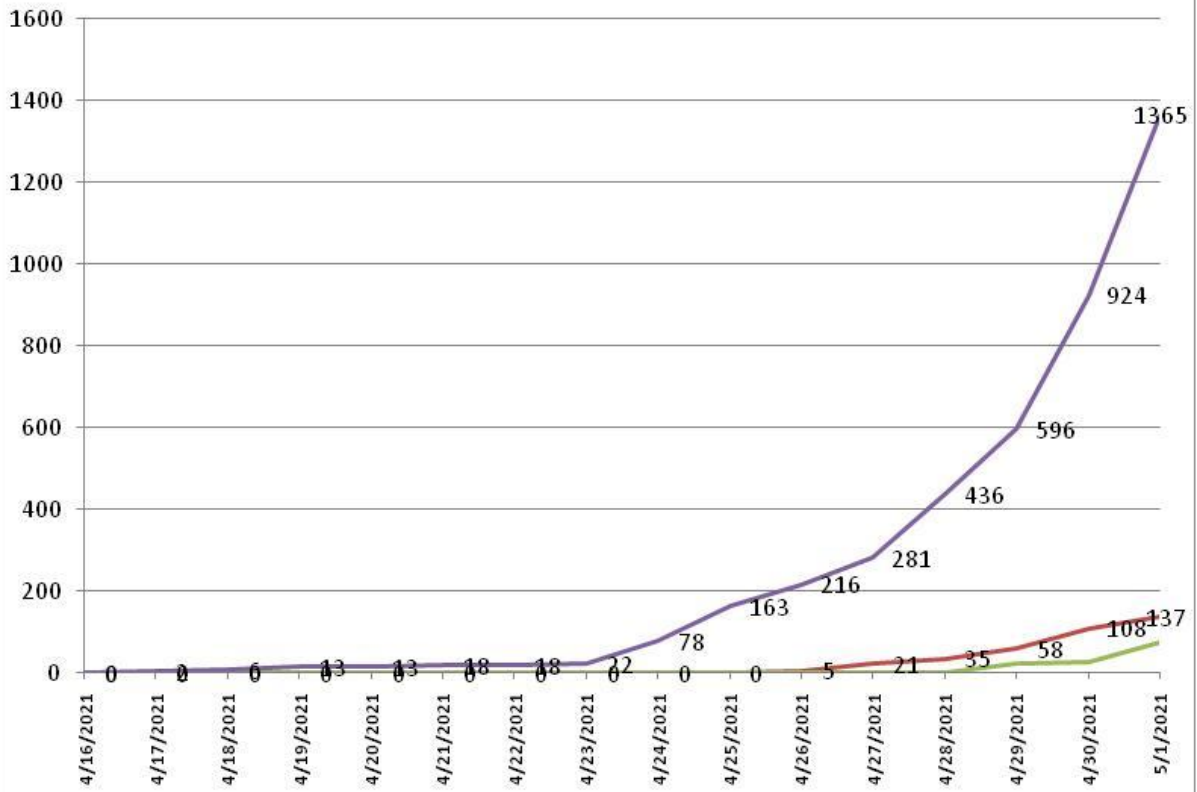

**Yearly Comparison of Cumulative Active Fire Events (Wheat)**  
**2019, 2020 & 2021**

Period: 16 April to 01 May

— 2019 — 2020 — 2021

**Temporal Distribution of Active Fire Events (Wheat) 2021**

Period: 16 April to 01 May