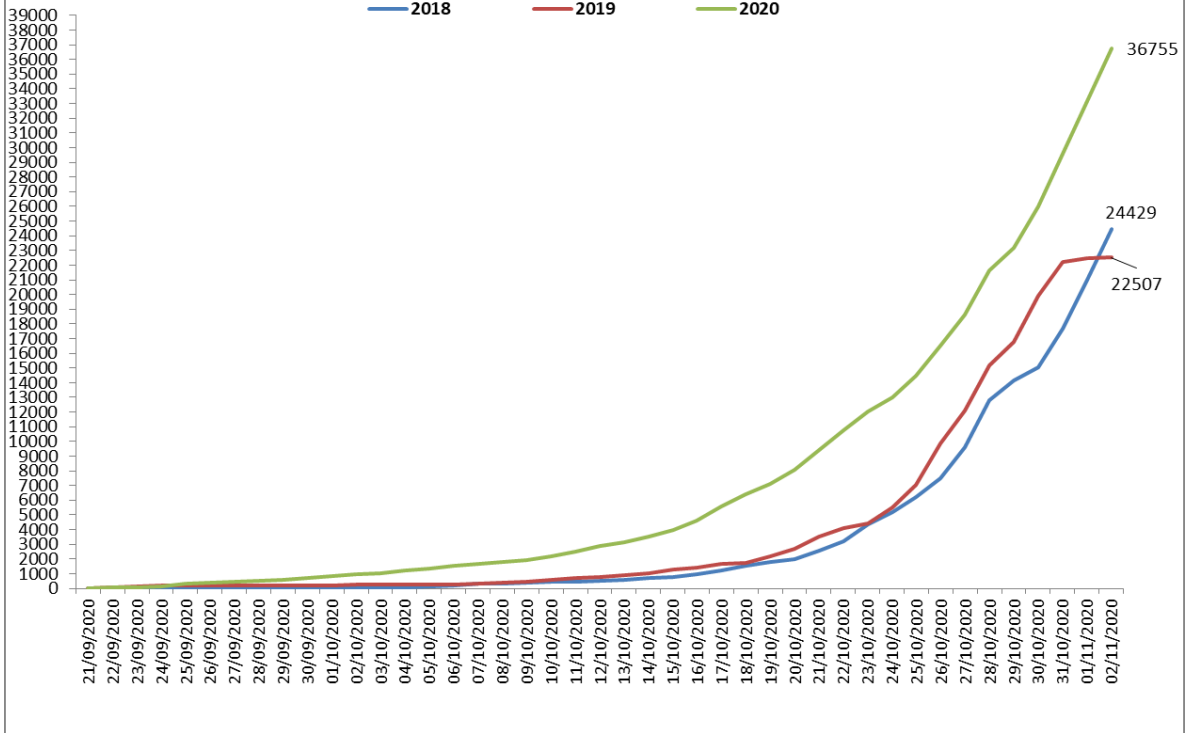

**Yearly Comparison of Cumulative Active Fire Events (Paddy) 2018, 2019 & 2020**  
 Period: 21 September to 02 November

**Temporal Distribution of Active Fire Events (Paddy) 2020**  
 Period: 21 September to 02 November