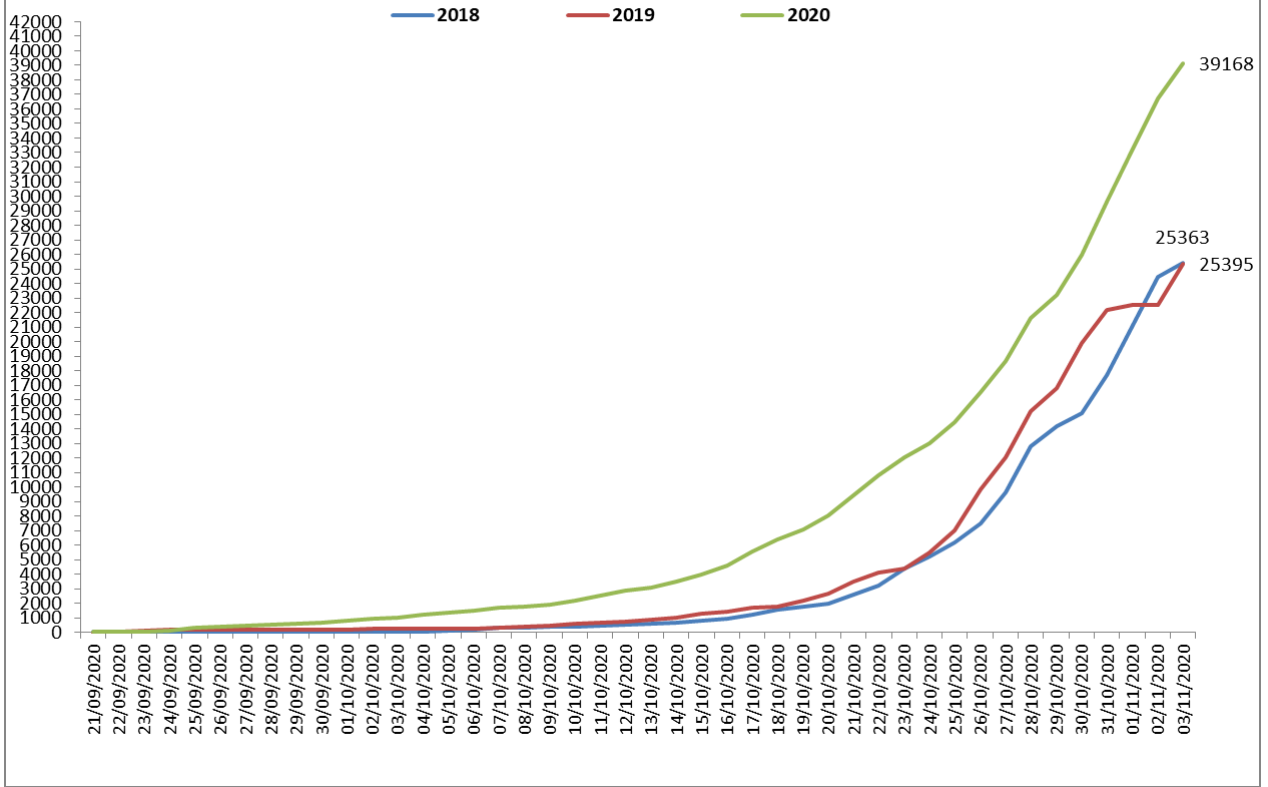

**Yearly Comparison of Cumulative Active Fire Events (Paddy) 2018, 2019 & 2020**  
 Period: 21 September to 03 November

**Temporal Distribution of Active Fire Events (Paddy) 2020**  
 Period: 21 September to 03 November