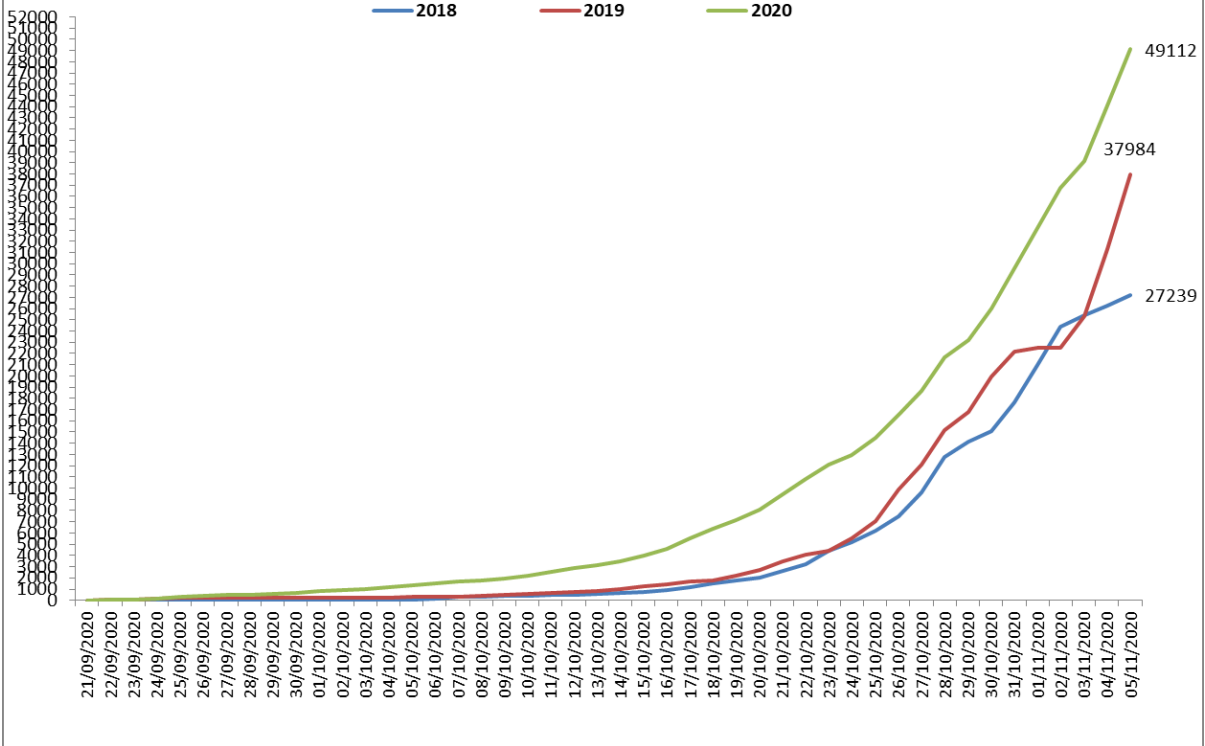

**Yearly Comparison of Cumulative Active Fire Events (Paddy) 2018, 2019 & 2020**  
 Period: 21 September to 05 November

**Temporal Distribution of Active Fire Events (Paddy) 2020**  
 Period: 21 September to 05 November