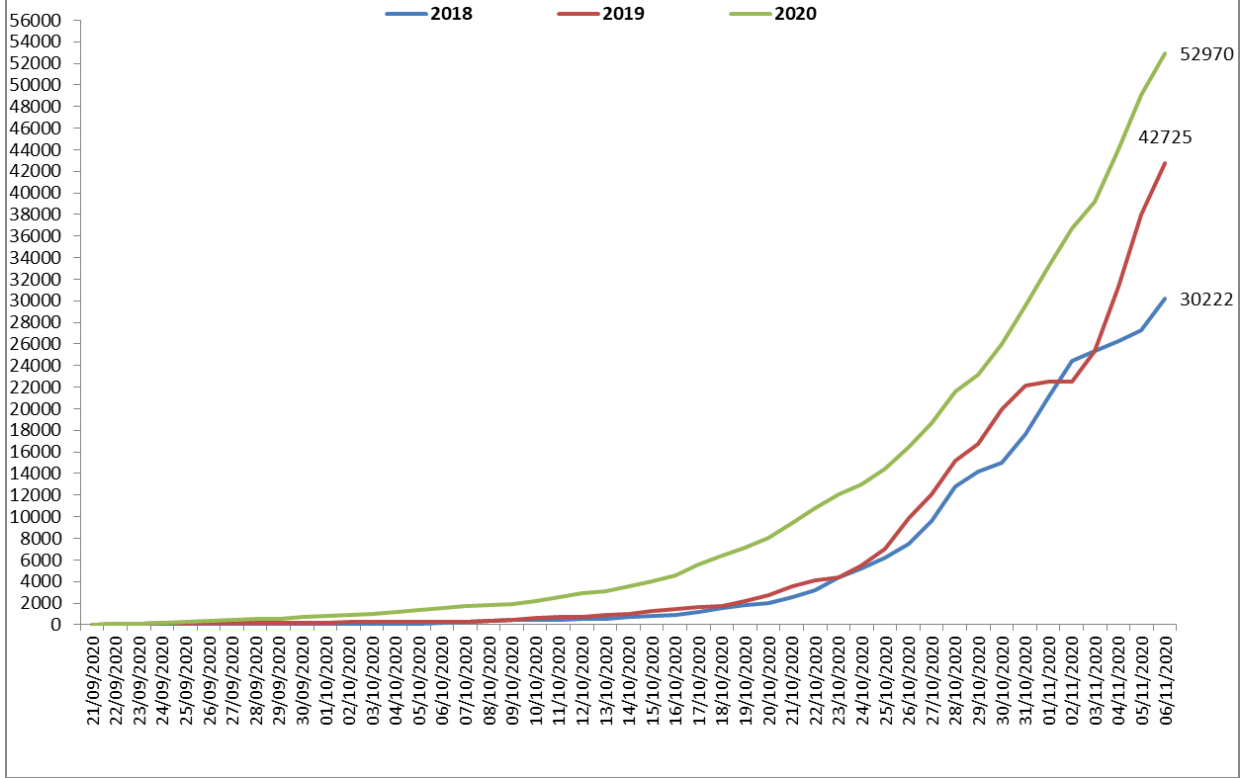

Yearly Comparison of Cumulative Active Fire Events (Paddy) 2018, 2019 & 2020
 Period: 21 September to 06 November

Temporal Distribution of Active Fire Events (Paddy) 2020
 Period: 21 September to 06 November