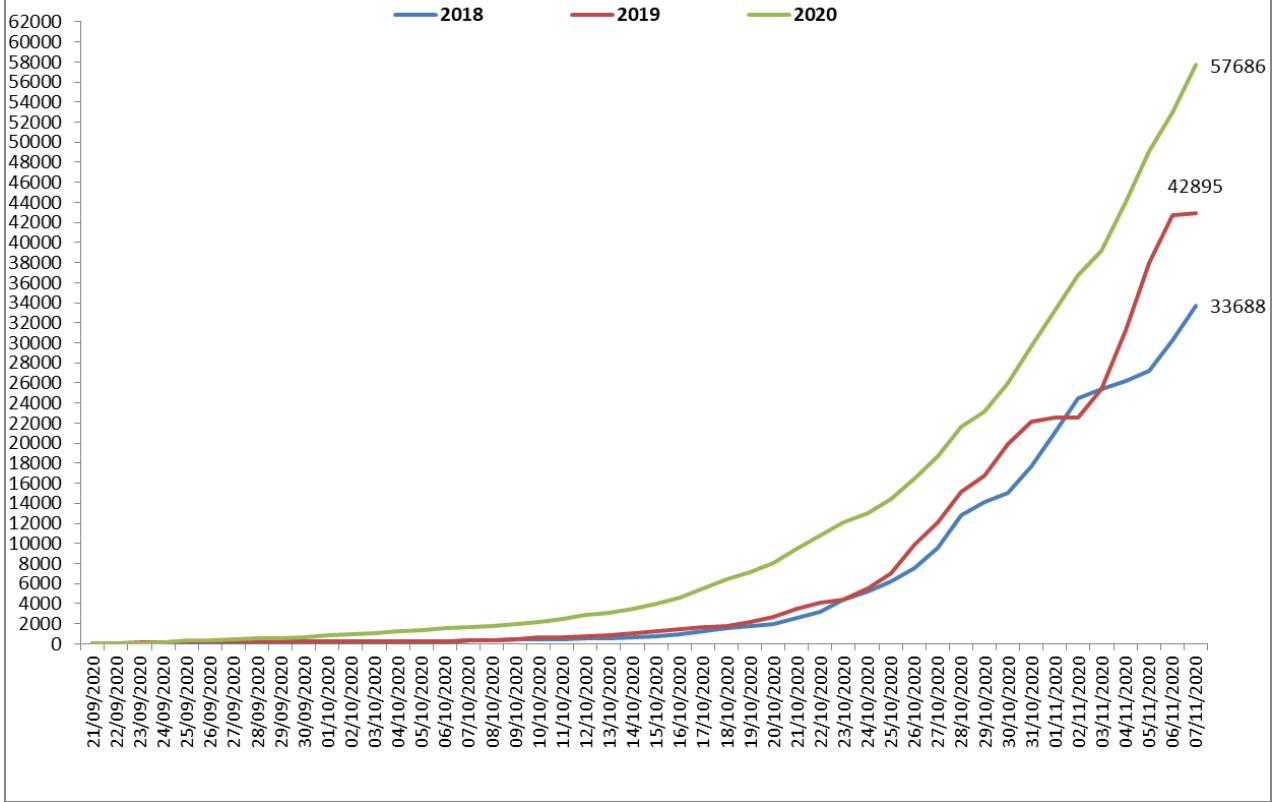

Yearly Comparison of Cumulative Active Fire Events (Paddy) 2018, 2019 & 2020
 Period: 21 September to 07 November

Temporal Distribution of Active Fire Events (Paddy) 2020
 Period: 21 September to 07 November