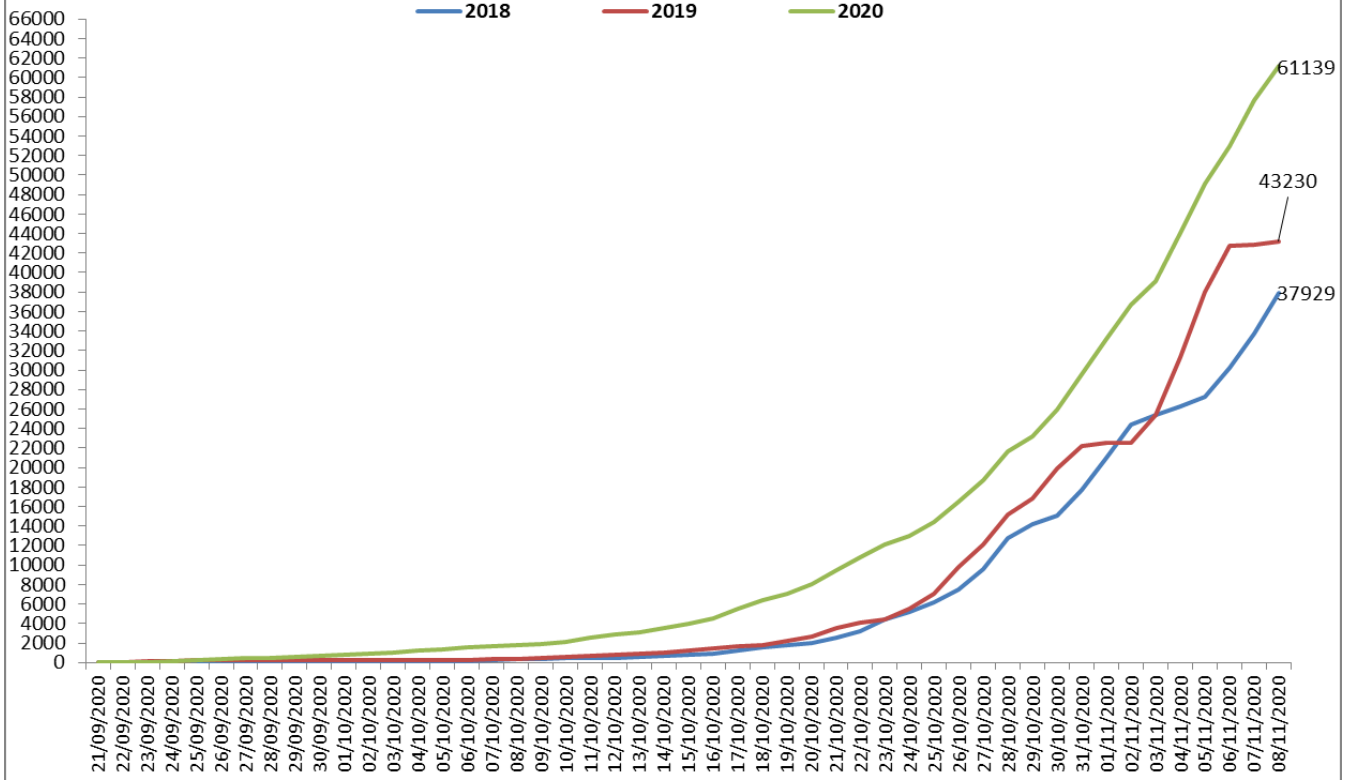

**Yearly Comparison of Cumulative Active Fire Events (Paddy) 2018, 2019 & 2020**  
 Period: 21 September to 08 November

**Temporal Distribution of Active Fire Events (Paddy) 2020**  
 Period: 21 September to 08 November