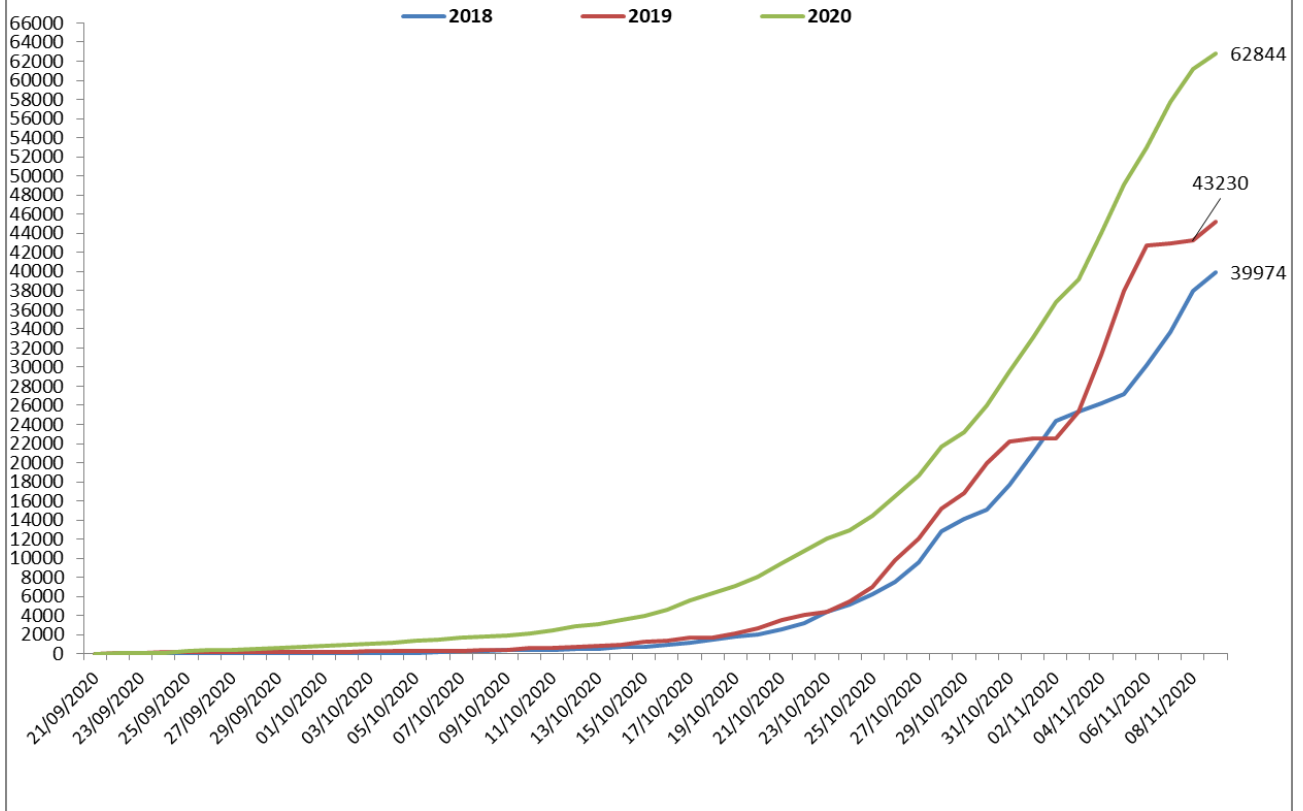

Yearly Comparison of Cumulative Active Fire Events (Paddy) 2018, 2019 & 2020
 Period: 21 September to 09 November

Temporal Distribution of Active Fire Events (Paddy) 2020
 Period: 21 September to 09 November