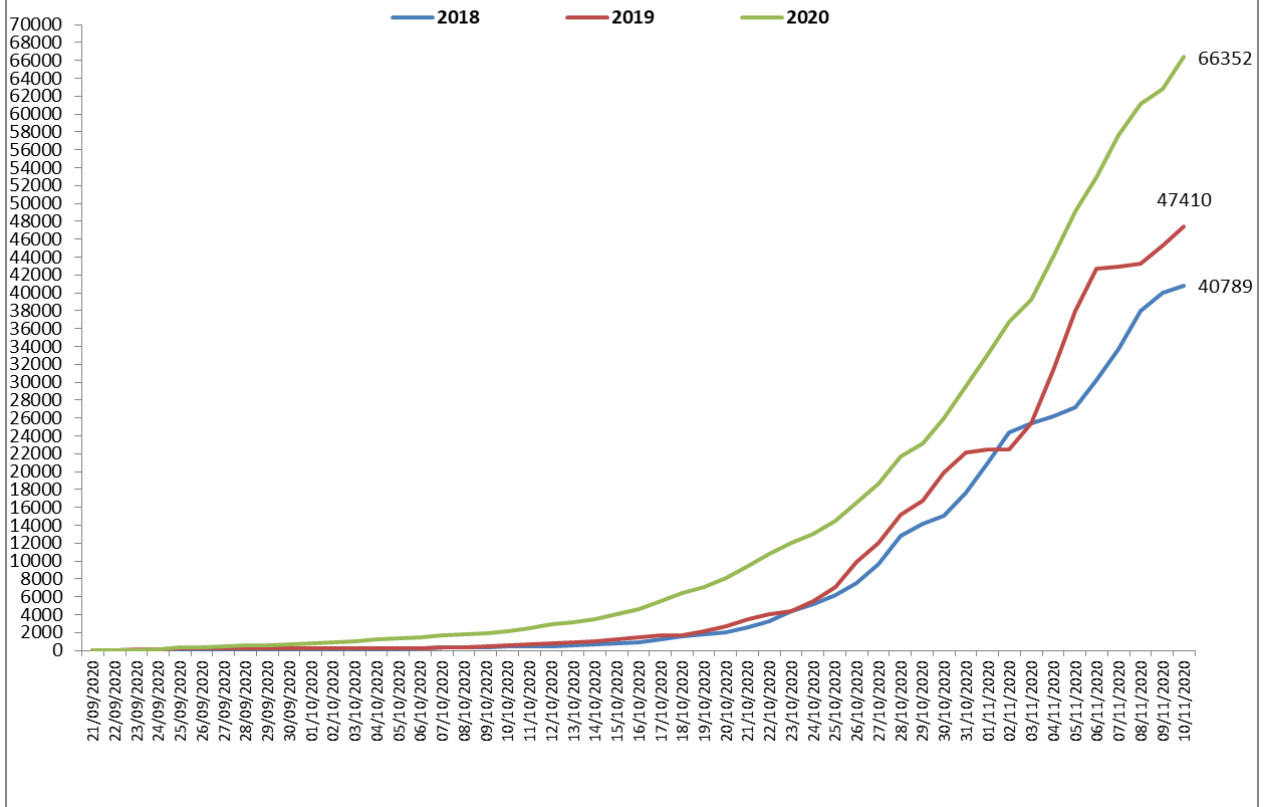

**Yearly Comparison of Cumulative Active Fire Events (Paddy) 2018, 2019 & 2020**  
 Period: 21 September to 10 November

**Temporal Distribution of Active Fire Events (Paddy) 2020**  
 Period: 21 September to 10 November