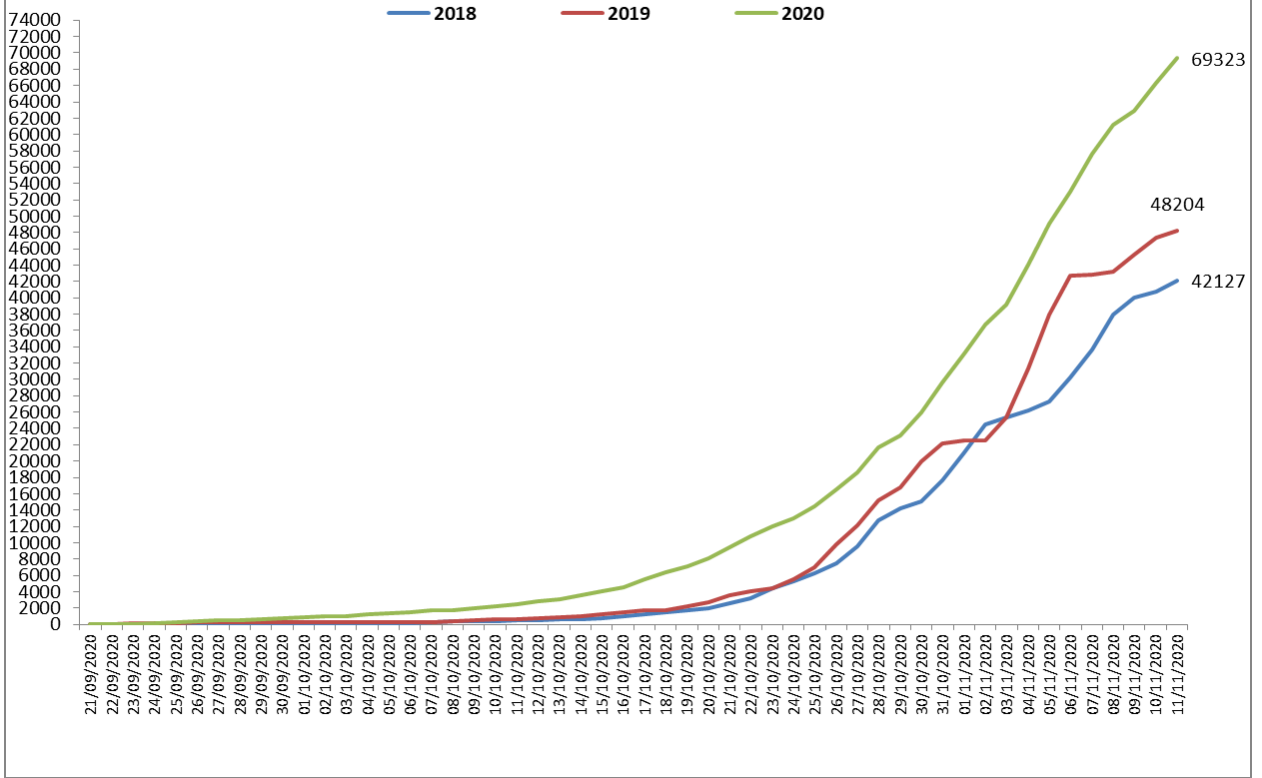

**Yearly Comparison of Cumulative Active Fire Events (Paddy) 2018, 2019 & 2020**  
 Period: 21 September to 11 November

**Temporal Distribution of Active Fire Events (Paddy) 2020**  
 Period: 21 September to 11 November