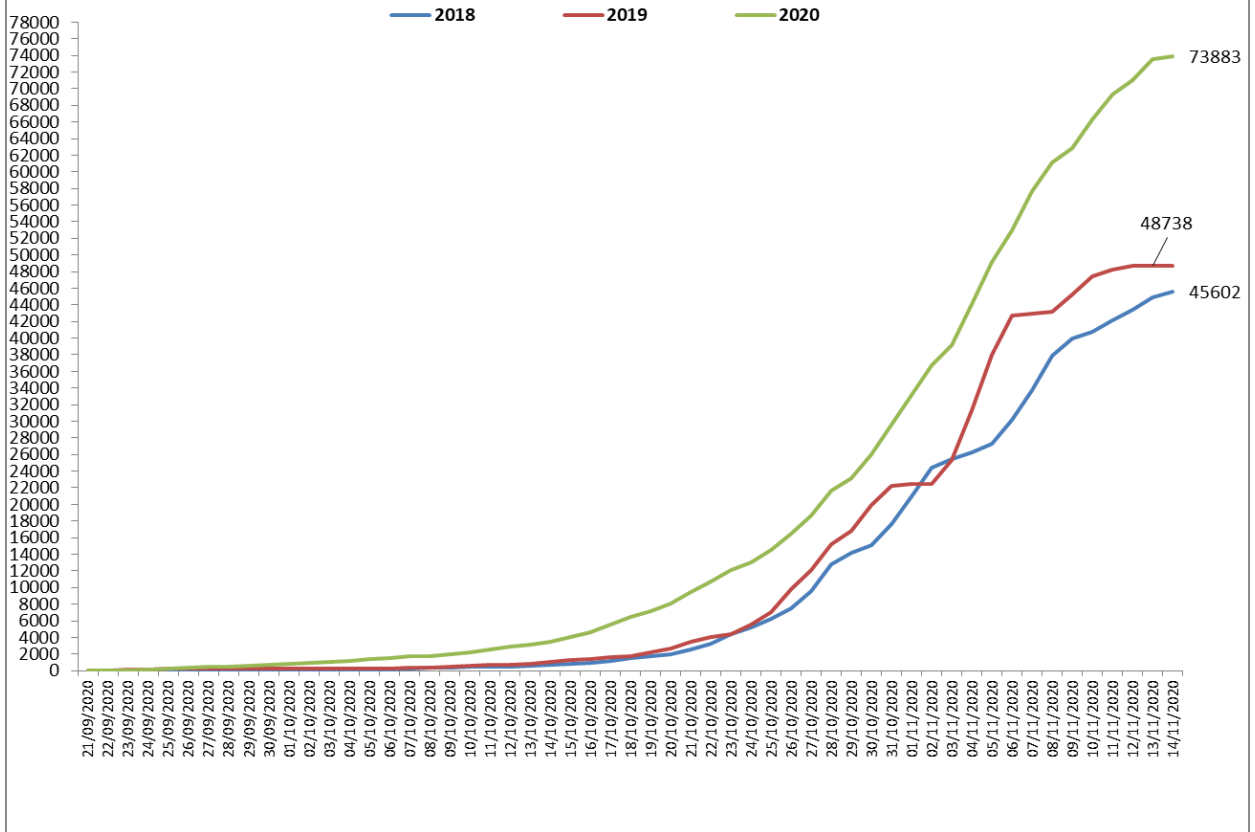

**Yearly Comparison of Cumulative Active Fire Events (Paddy) 2018, 2019 & 2020**  
 Period: 21 September to 14 November

**Temporal Distribution of Active Fire Events (Paddy) 2020**  
 Period: 21 September to 14 November