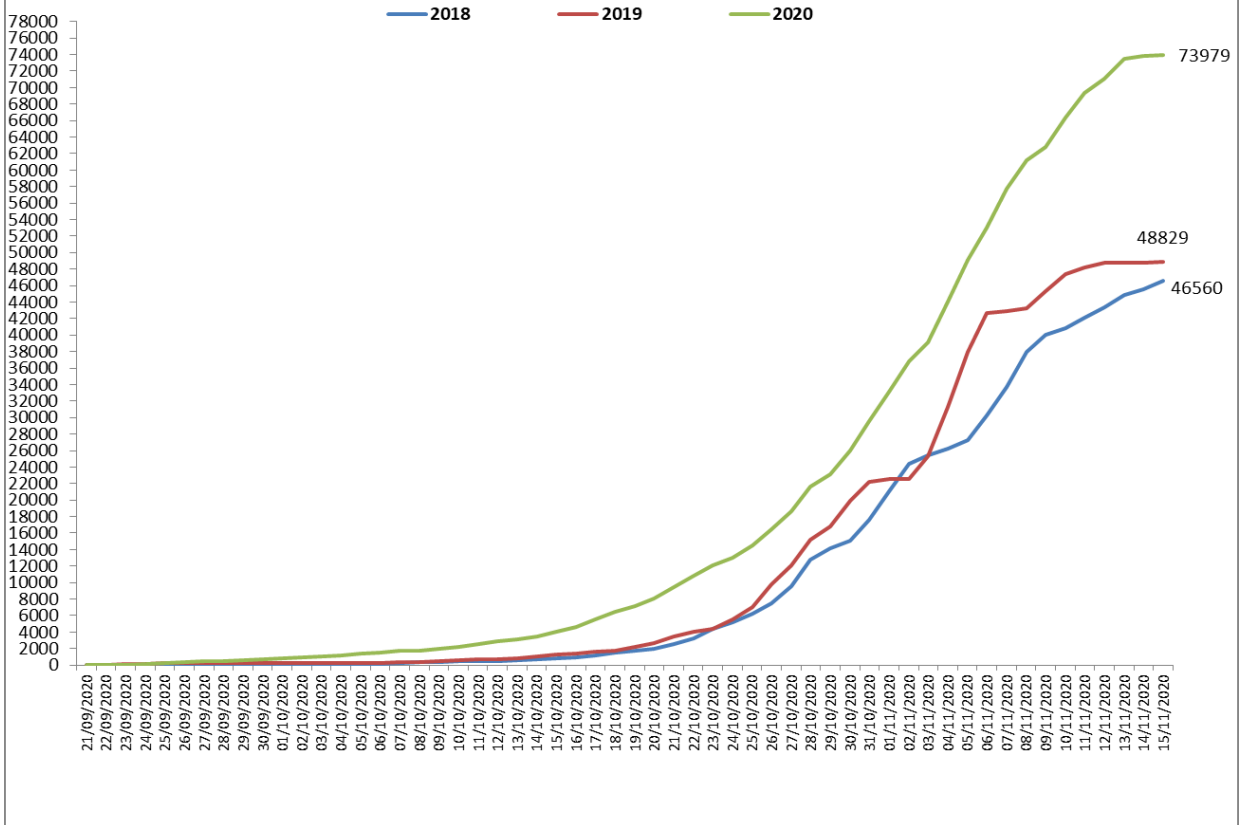

Yearly Comparison of Cumulative Active Fire Events (Paddy) 2018, 2019 & 2020
 Period: 21 September to 15 November

Temporal Distribution of Active Fire Events (Paddy) 2020
 Period: 21 September to 15 November