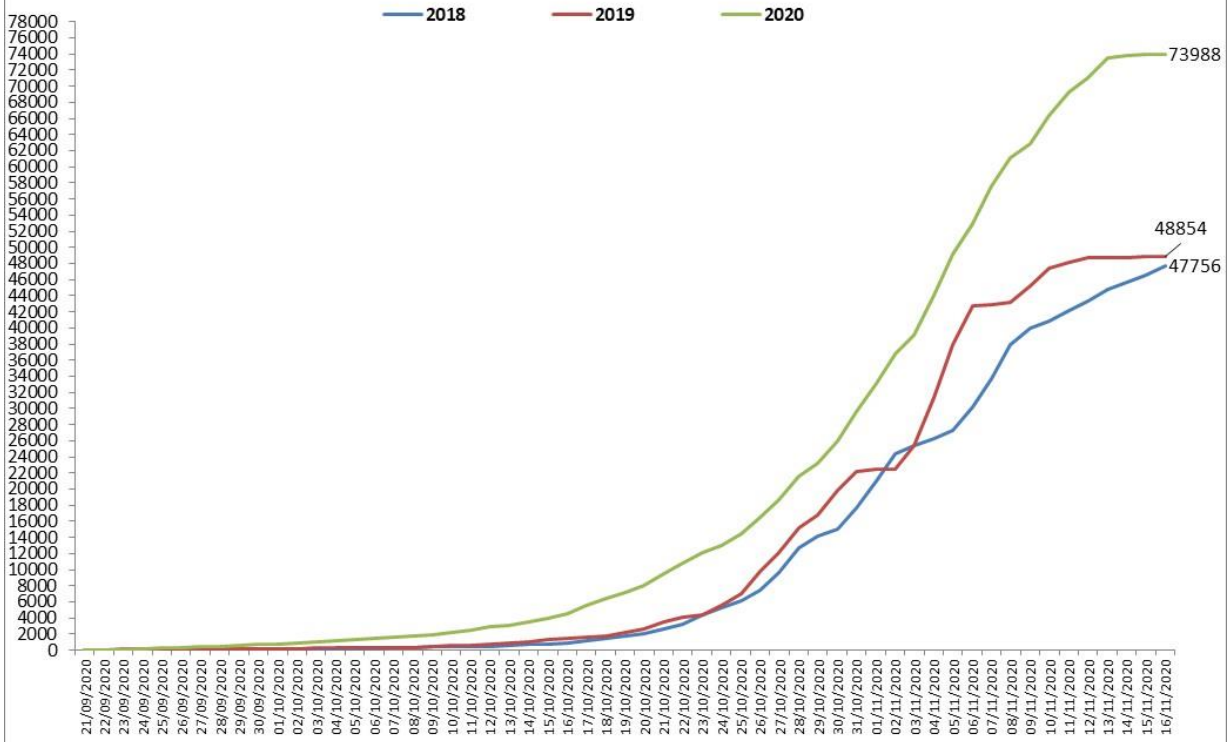

Yearly Comparison of Cumulative Active Fire Events (Paddy) 2018 , 2019 & 2020
 Period: 21 September to 16 November

Temporal Distribution of Active Fire Events (Paddy) 2020
 Period: 21 September to 16 November