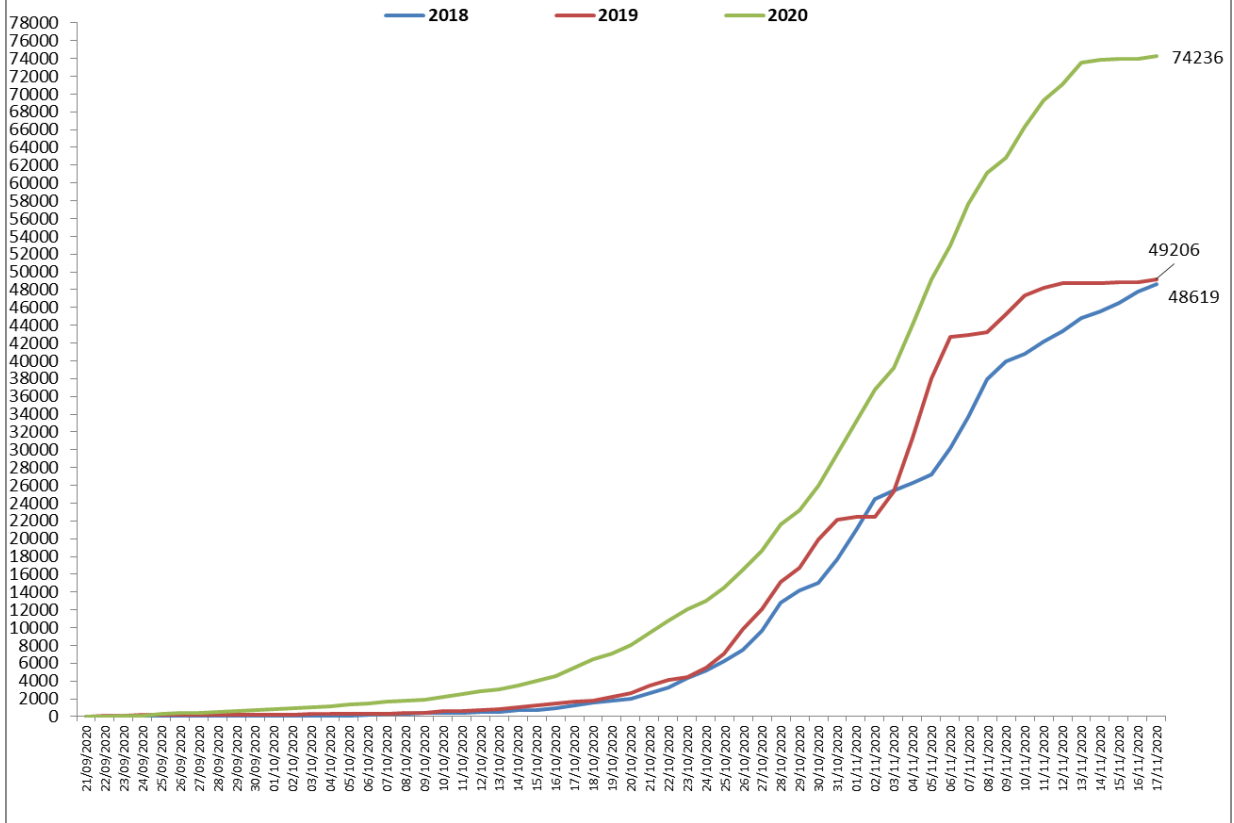

**Yearly Comparison of Cumulative Active Fire Events (Paddy) 2018, 2019 & 2020**  
 Period: 21 September to 17 November

**Temporal Distribution of Active Fire Events (Paddy) 2020**  
 Period: 21 September to 17 November