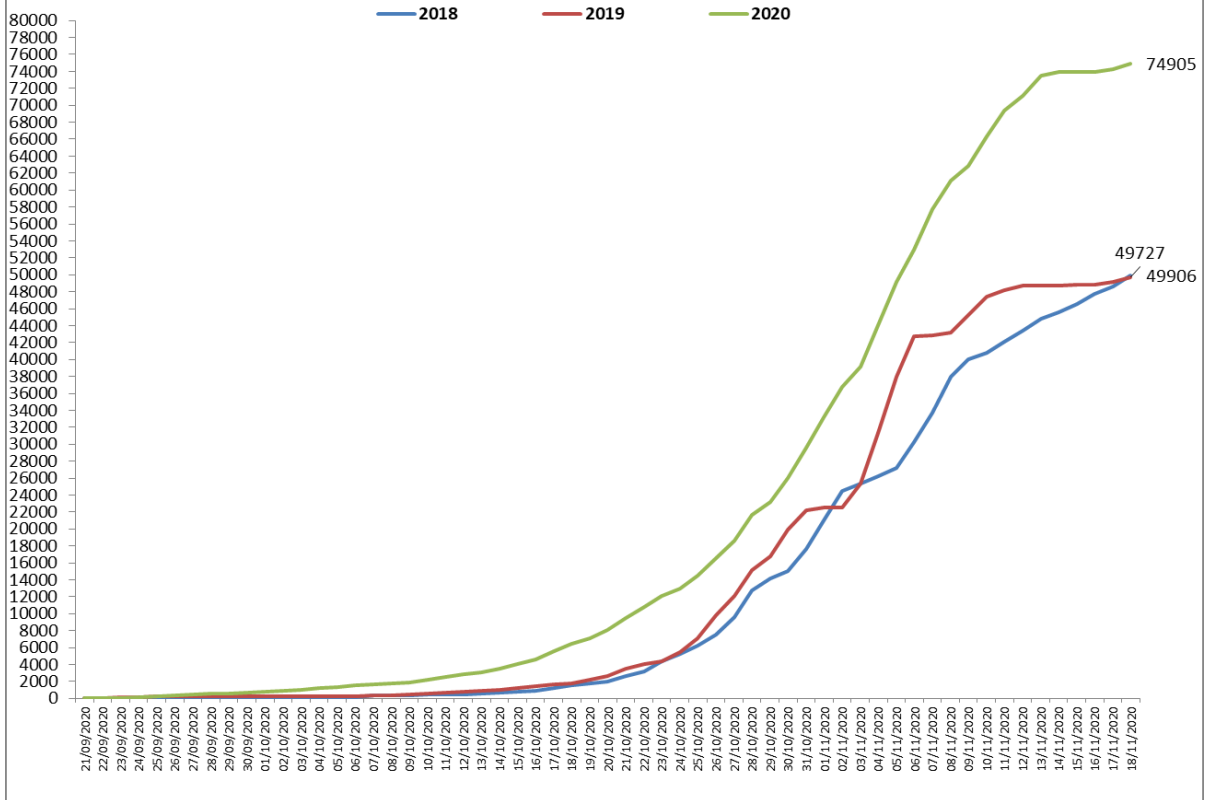

**Yearly Comparison of Cumulative Active Fire Events (Paddy) 2018 , 2019 & 2020**  
 Period: 21 September to 18 November

**Temporal Distribution of Active Fire Events (Paddy) 2020**  
 Period: 21 September to 18 November