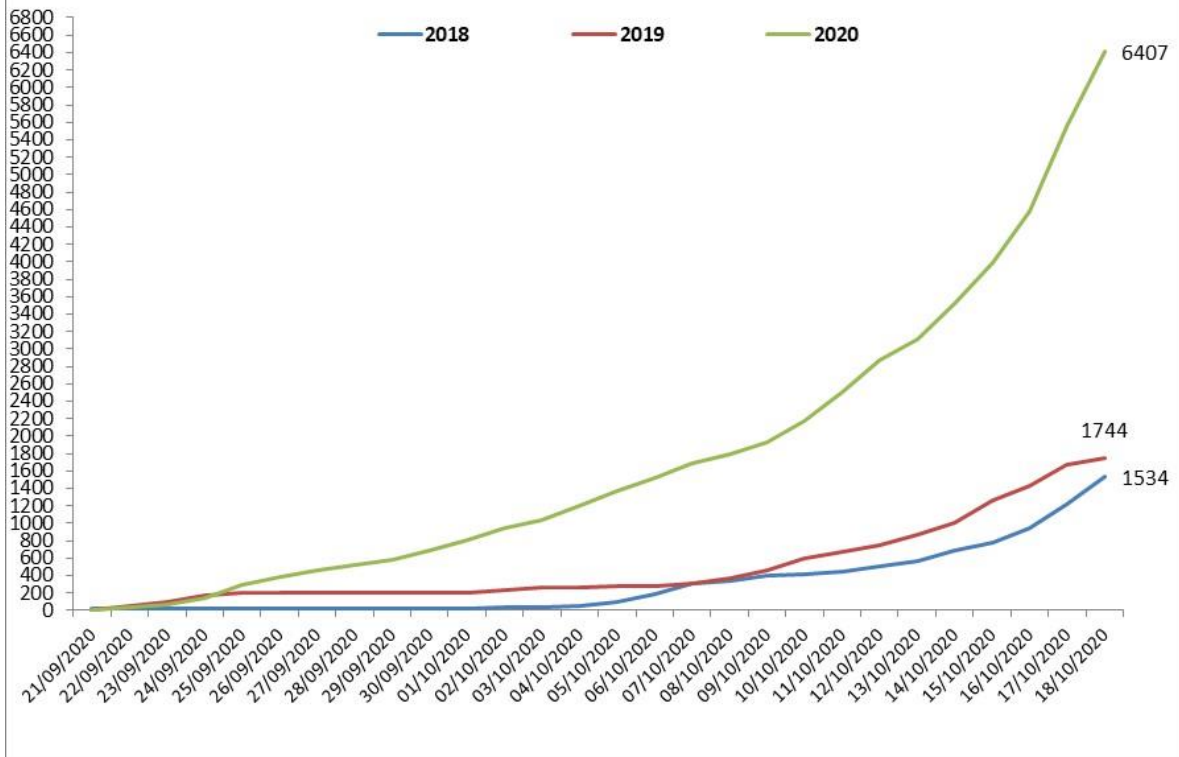

Yearly Comparison of Cumulative Active Fire Events (Paddy) 2018 , 2019 & 2020
 Period: 21 September to 18 October

Temporal Distribution of Active Fire Events (Paddy) 2020
 Period: 21 September to 18 October