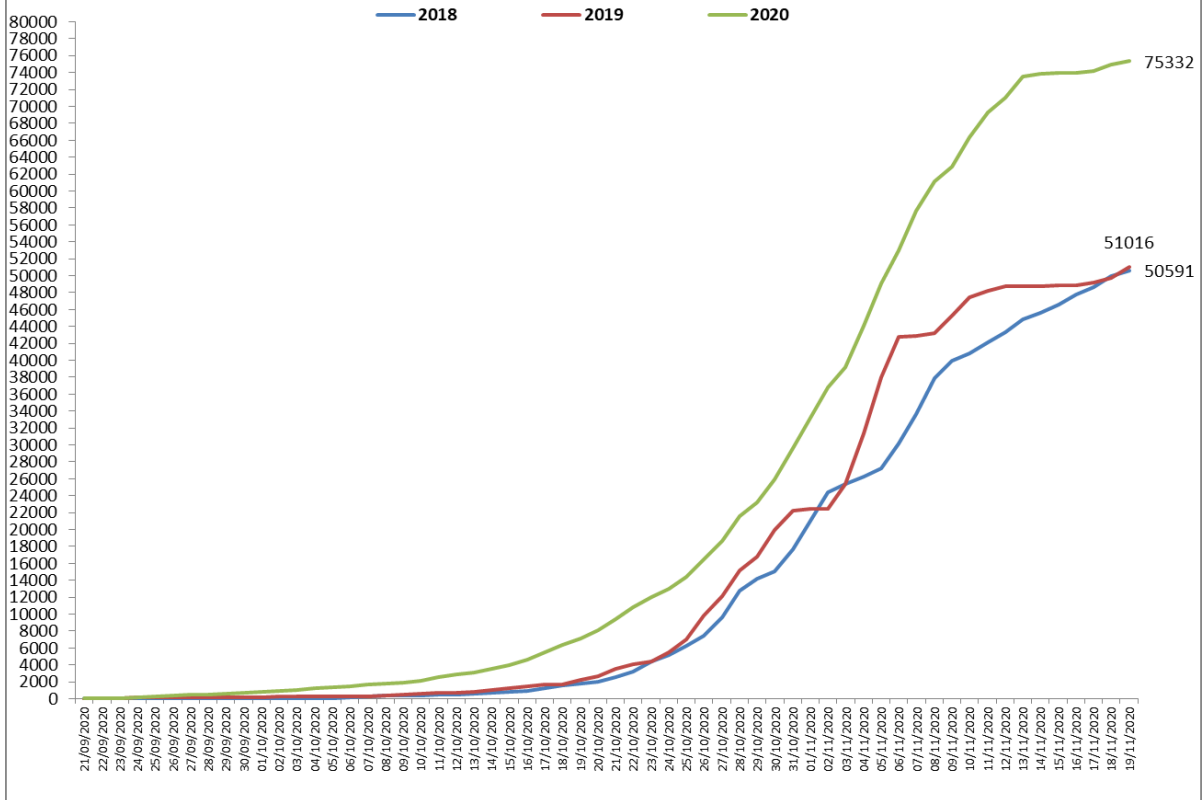

**Yearly Comparison of Cumulative Active Fire Events (Paddy) 2018, 2019 & 2020**  
 Period: 21 September to 19 November

**Temporal Distribution of Active Fire Events (Paddy) 2020**  
 Period: 21 September to 19 November