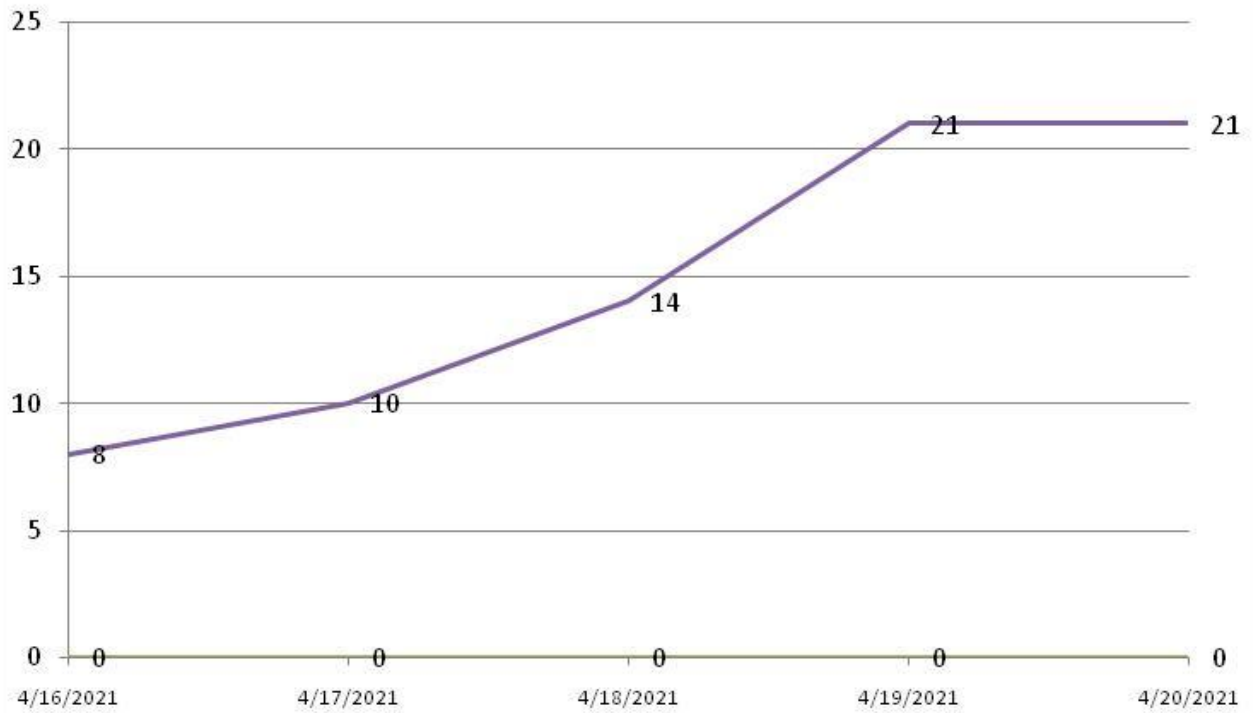

Yearly Comparison of Cumulative Active Fire Events (Wheat)

2019, 2020 & 2021

Period: 16 April to 20 April

— 2019 — 2020 — 2021

Temporal Distribution of Active Fire Events (Wheat) 2021

Period: 16 April to 20 April