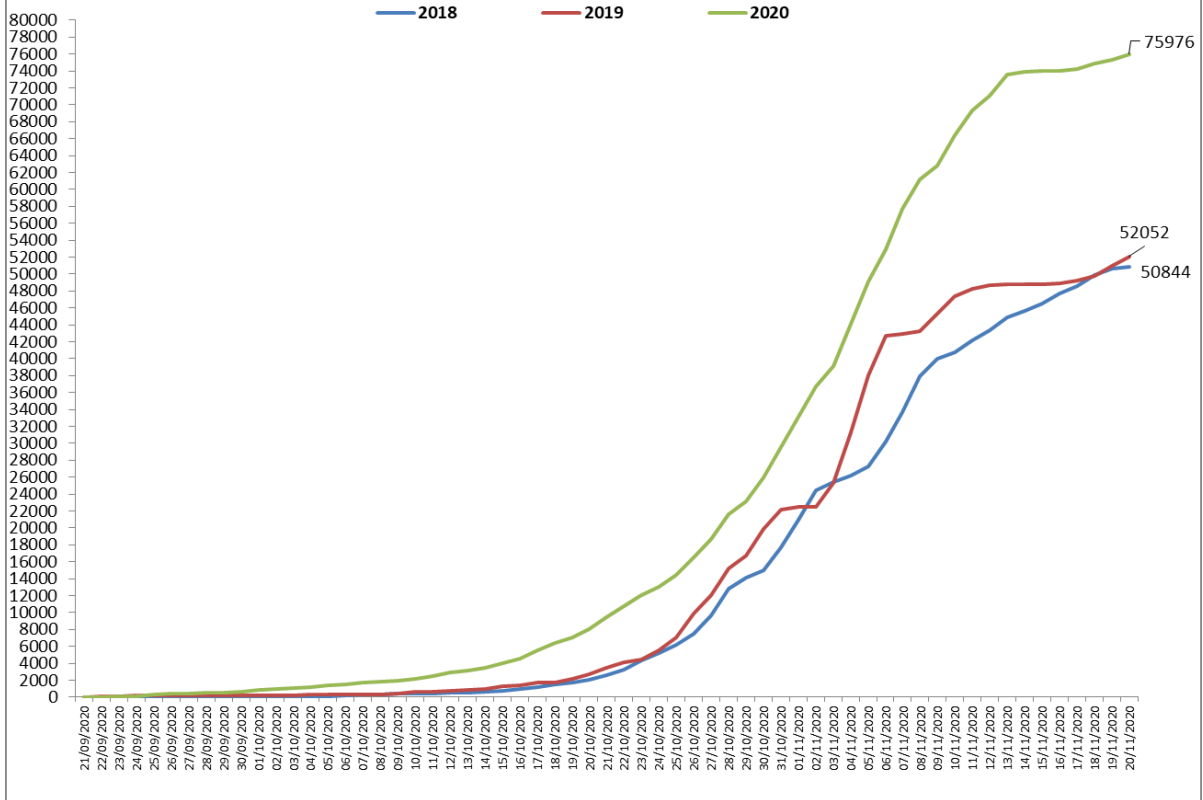

**Yearly Comparison of Cumulative Active Fire Events (Paddy) 2018, 2019 & 2020**  
 Period: 21 September to 20 November

**Temporal Distribution of Active Fire Events (Paddy) 2020**  
 Period: 21 September to 20 November