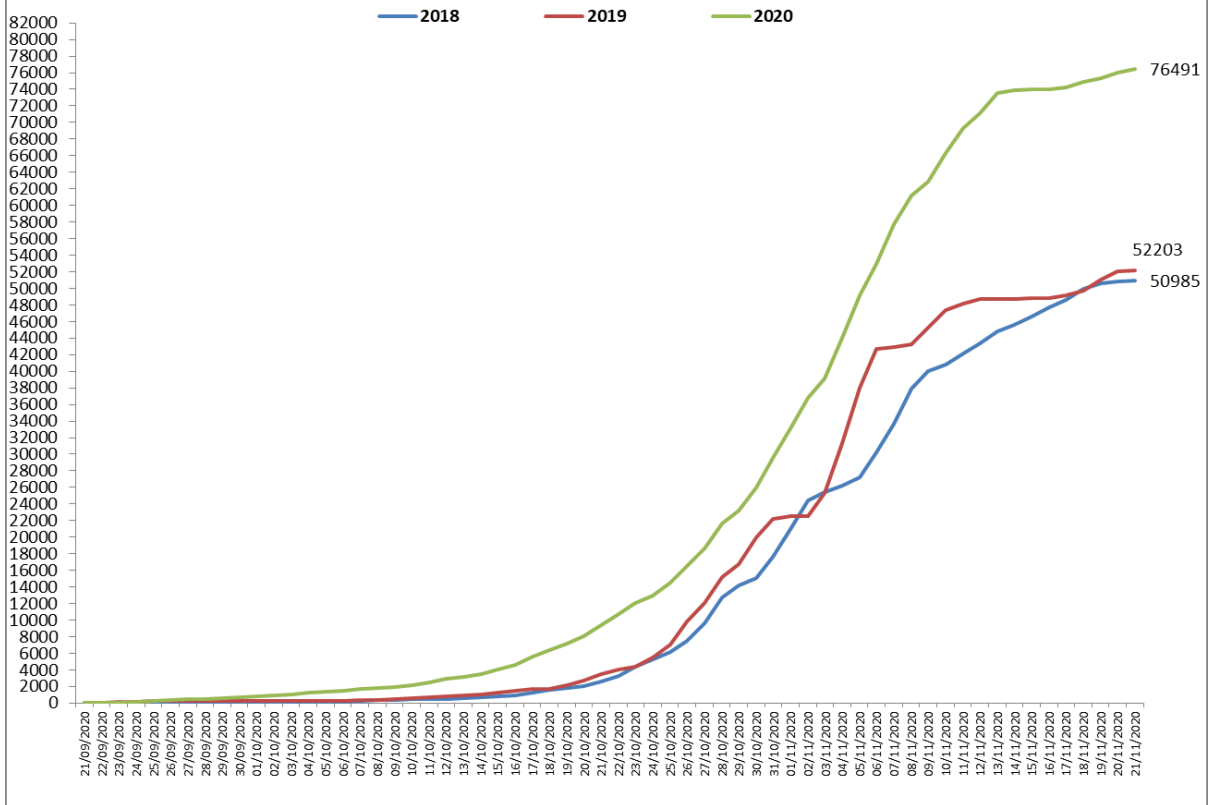

Yearly Comparison of Cumulative Active Fire Events (Paddy) 2018, 2019 & 2020
 Period: 21 September to 21 November

Temporal Distribution of Active Fire Events (Paddy) 2020
 Period: 21 September to 21 November