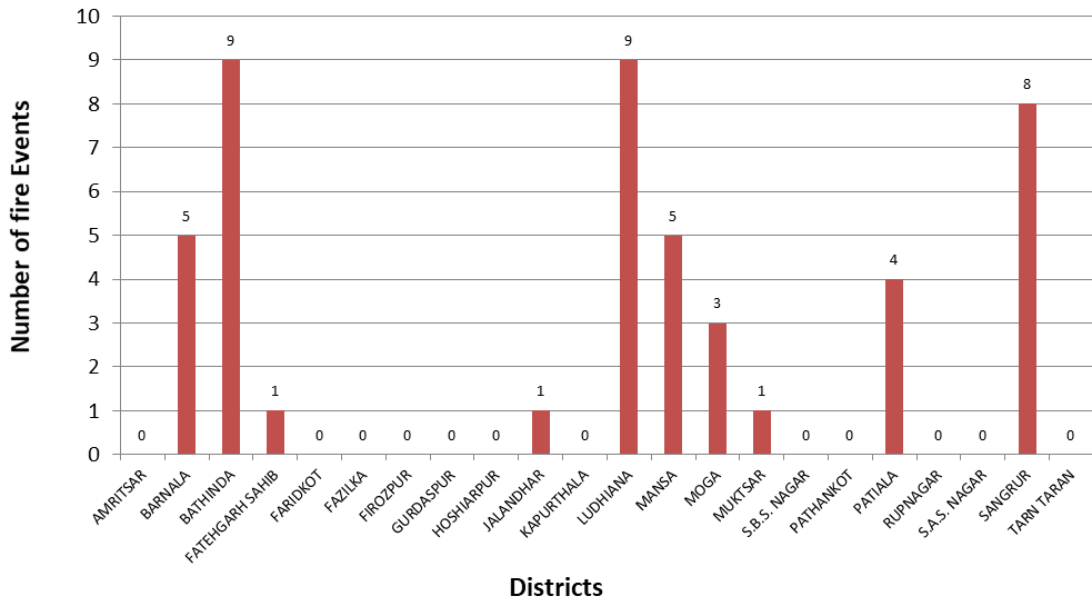

**Number of fire Events in Districts of Punjab (VIIRS)
22-Nov-2020**

**Number of fire Events in Districts of Punjab
22-Nov-2018, 2019 & 2020**

Yearly Comparison of Cumulative Active Fire Events (Paddy) 2018, 2019 & 2020
 Period: 21 September to 22 November

Temporal Distribution of Active Fire Events (Paddy) 2020
 Period: 21 September to 22 November