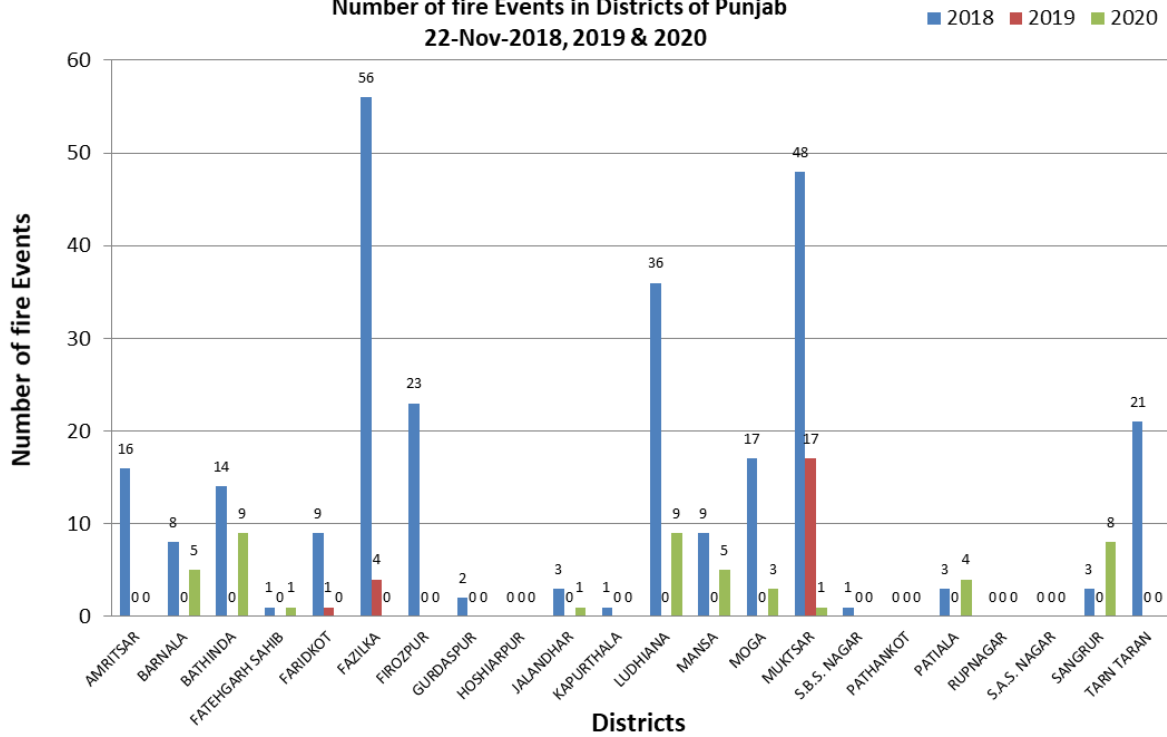

**Number of fire Events in Districts of Punjab (VIIRS)
22-Nov-2020**

**Number of fire Events in Districts of Punjab
22-Nov-2018, 2019 & 2020**

Yearly Comparison of Cumulative Active Fire Events (Paddy) 2018, 2019 & 2020
 Period: 21 September to 22 November

Temporal Distribution of Active Fire Events (Paddy) 2020
 Period: 21 September to 22 November