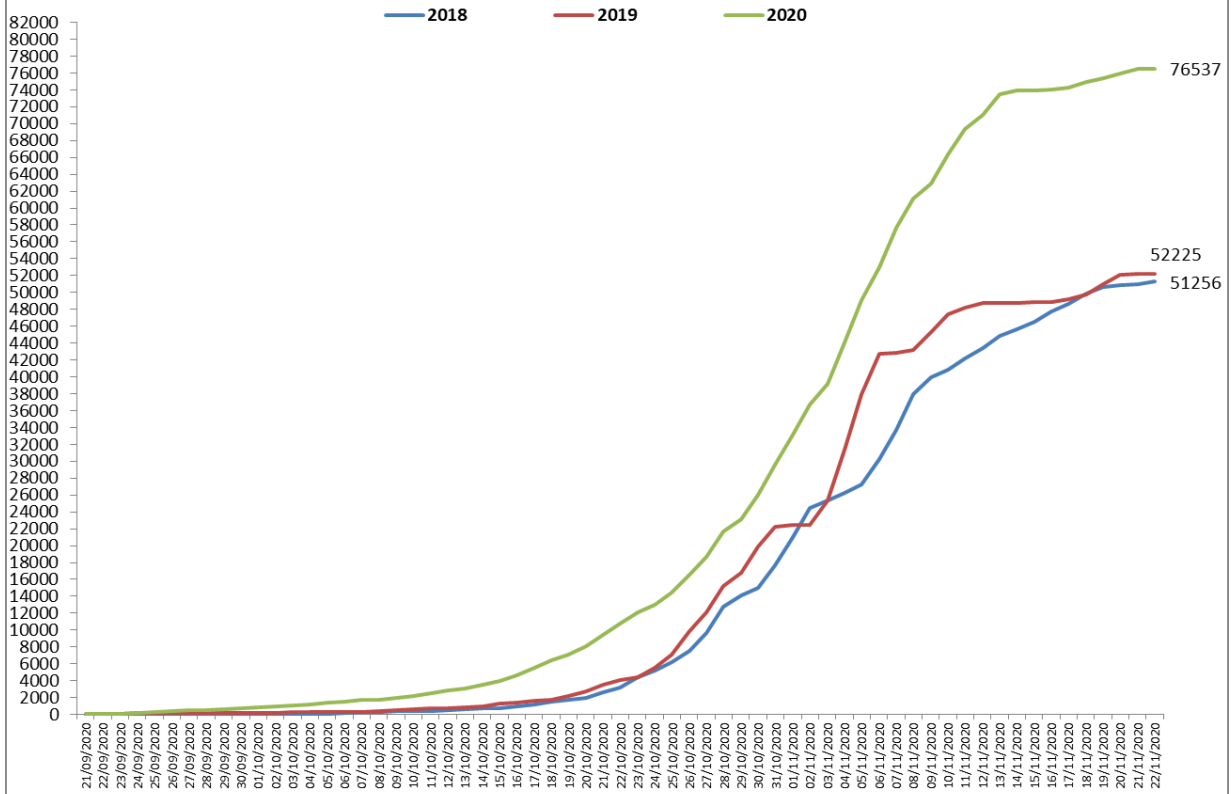

**Number of fire Events in Districts of Punjab (VIIRS)
22-Nov-2020**

**Number of fire Events in Districts of Punjab
22-Nov-2018, 2019 & 2020**

Yearly Comparison of Cumulative Active Fire Events (Paddy) 2018, 2019 & 2020
 Period: 21 September to 22 November

Temporal Distribution of Active Fire Events (Paddy) 2020
 Period: 21 September to 22 November