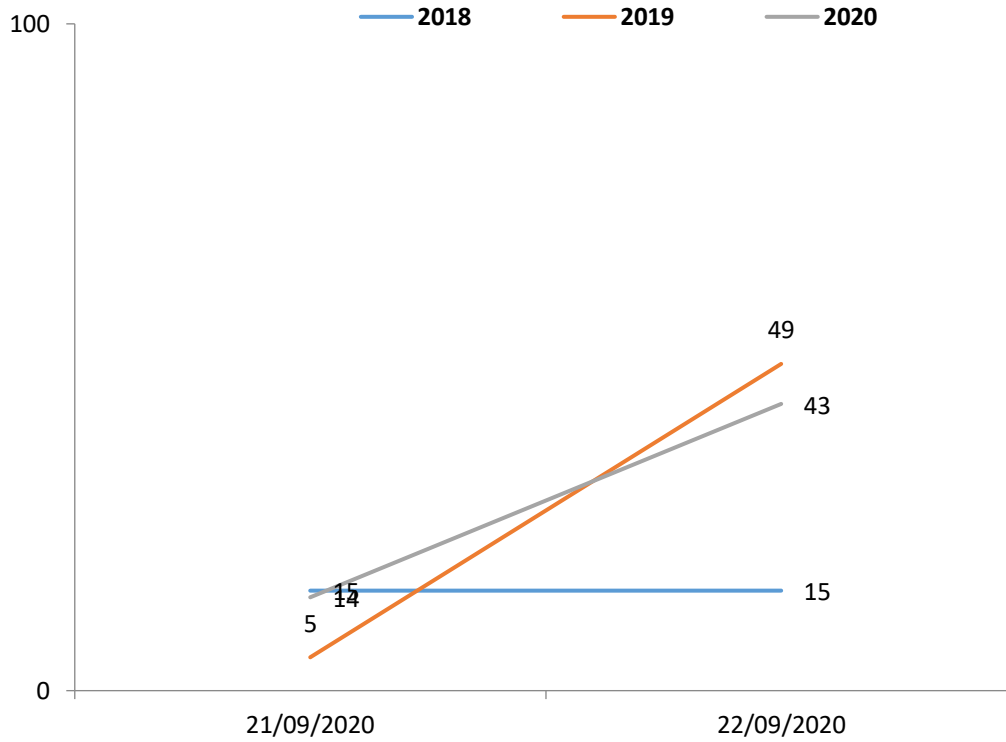

Yearly Comparison of Cumulative Active Fire Events (Paddy) 2018 , 2019 & 2020
Period: 21 September to 22 September

Temporal Distribution of Active Fire Events (Paddy) 2020
Period: 21 September to 22 September