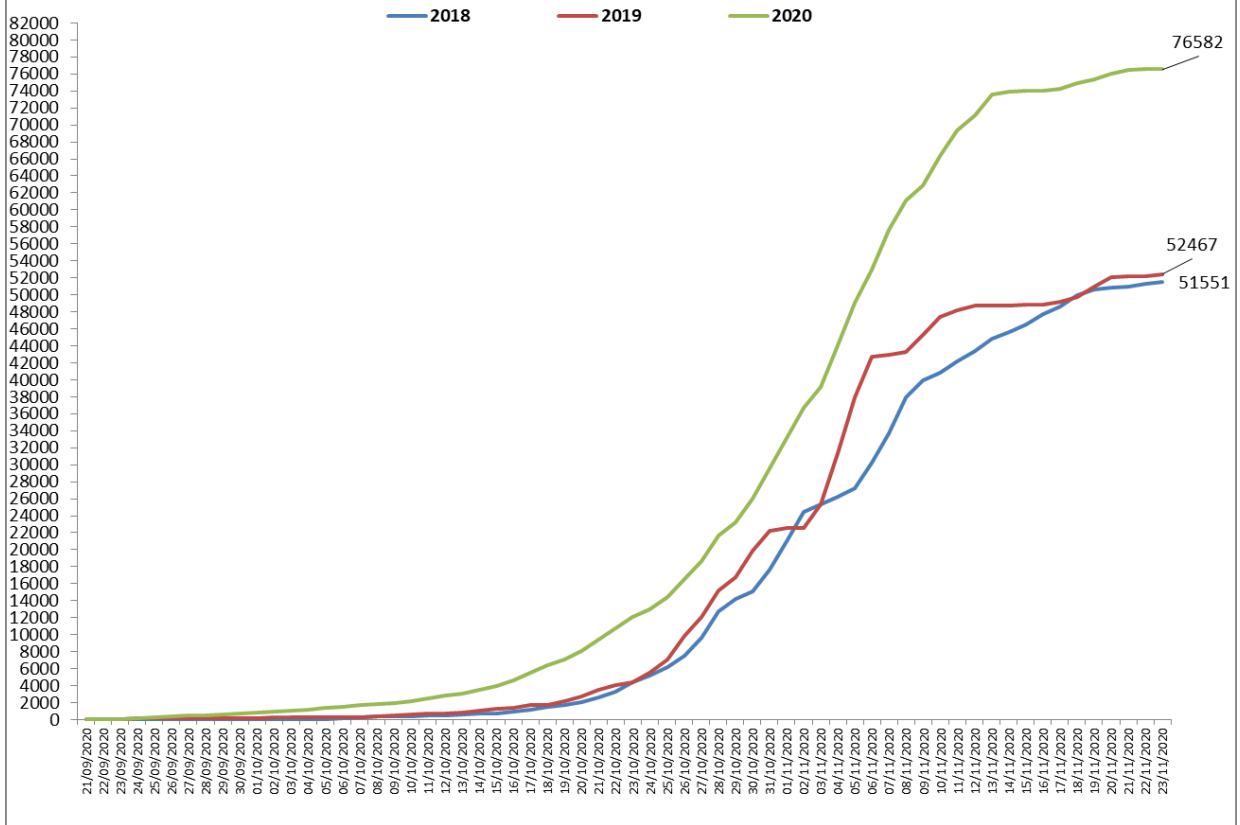

Yearly Comparison of Cumulative Active Fire Events (Paddy) 2018, 2019 & 2020
 Period: 21 September to 23 November

Temporal Distribution of Active Fire Events (Paddy) 2020
 Period: 21 September to 23 November