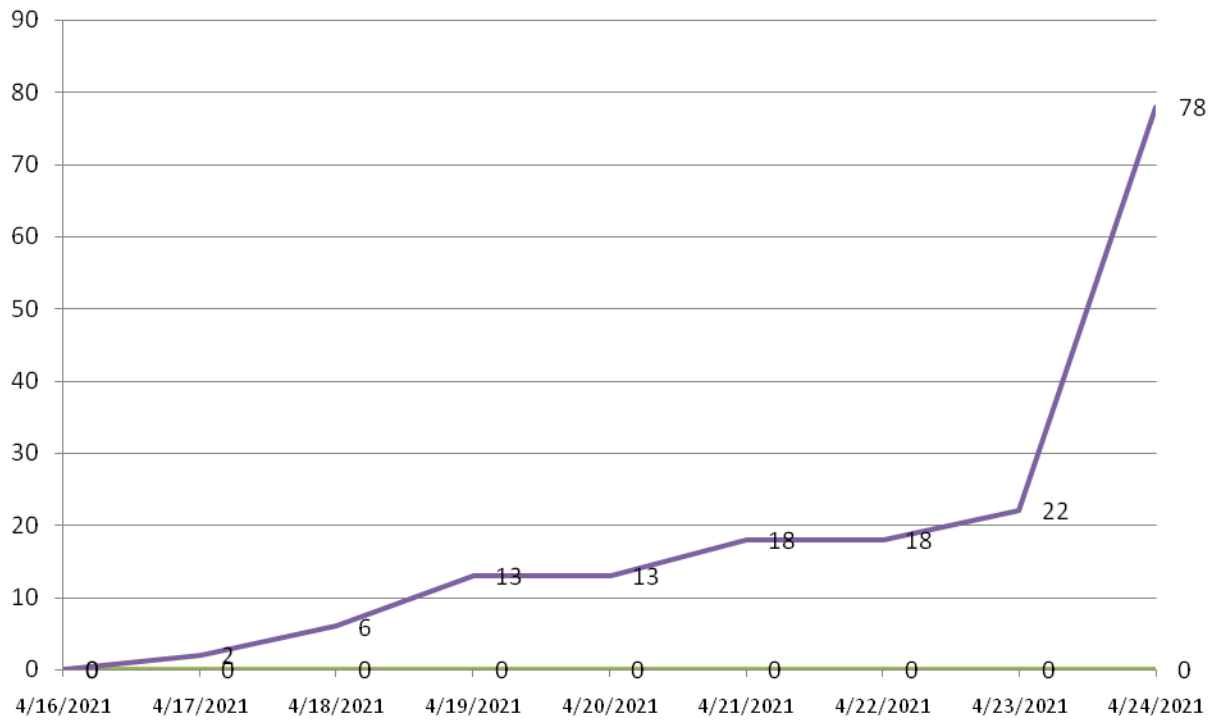

Yearly Comparison of Cumulative Active Fire Events (Wheat)

2019 , 2020 & 2021

Period: 16 April to 24 April

— 2019 — 2020 — 2021

Temporal Distribution of Active Fire Events (Wheat) 2021

Period: 16 April to 24 April