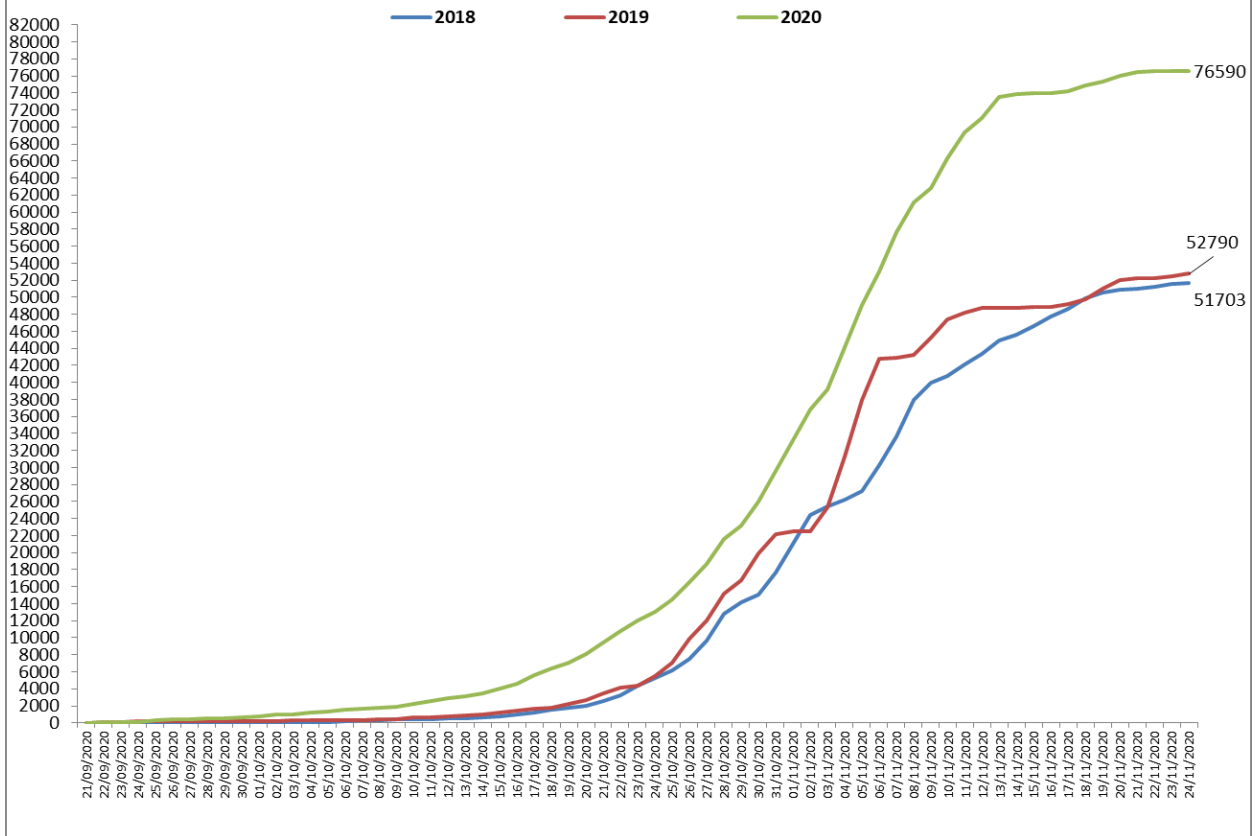

Yearly Comparison of Cumulative Active Fire Events (Paddy) 2018, 2019 & 2020
 Period: 21 September to 24 November

Temporal Distribution of Active Fire Events (Paddy) 2020
 Period: 21 September to 24 November