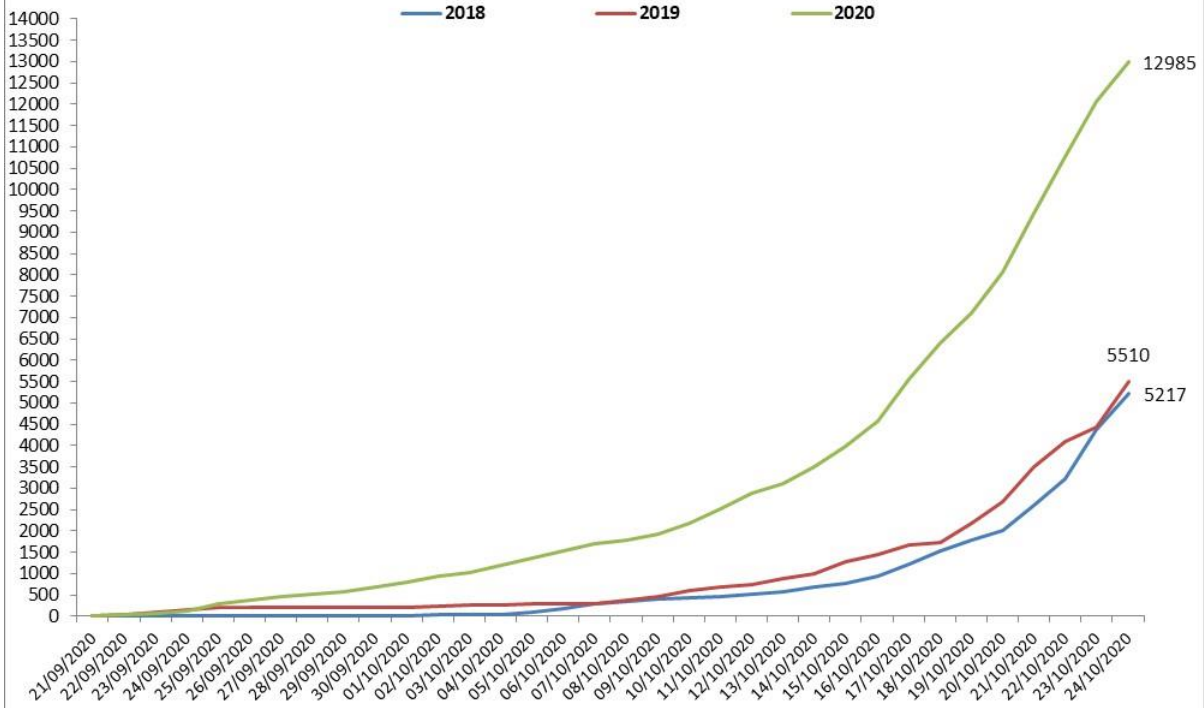

Yearly Comparison of Cumulative Active Fire Events (Paddy) 2018 , 2019 & 2020
 Period: 21 September to 24 October

Temporal Distribution of Active Fire Events (Paddy) 2020
 Period: 21 September to 24 October