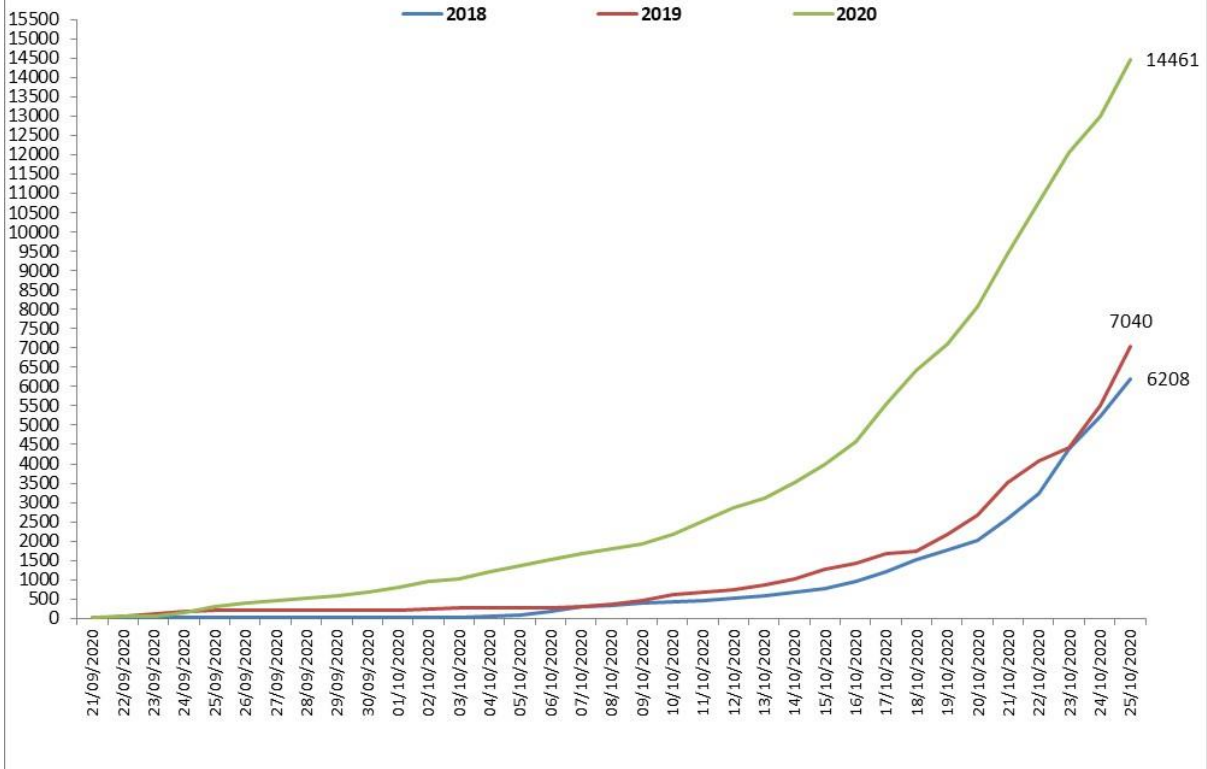

Yearly Comparison of Cumulative Active Fire Events (Paddy) 2018 , 2019 & 2020
 Period: 21 September to 25 October

Temporal Distribution of Active Fire Events (Paddy) 2020
 Period: 21 September to 25 October