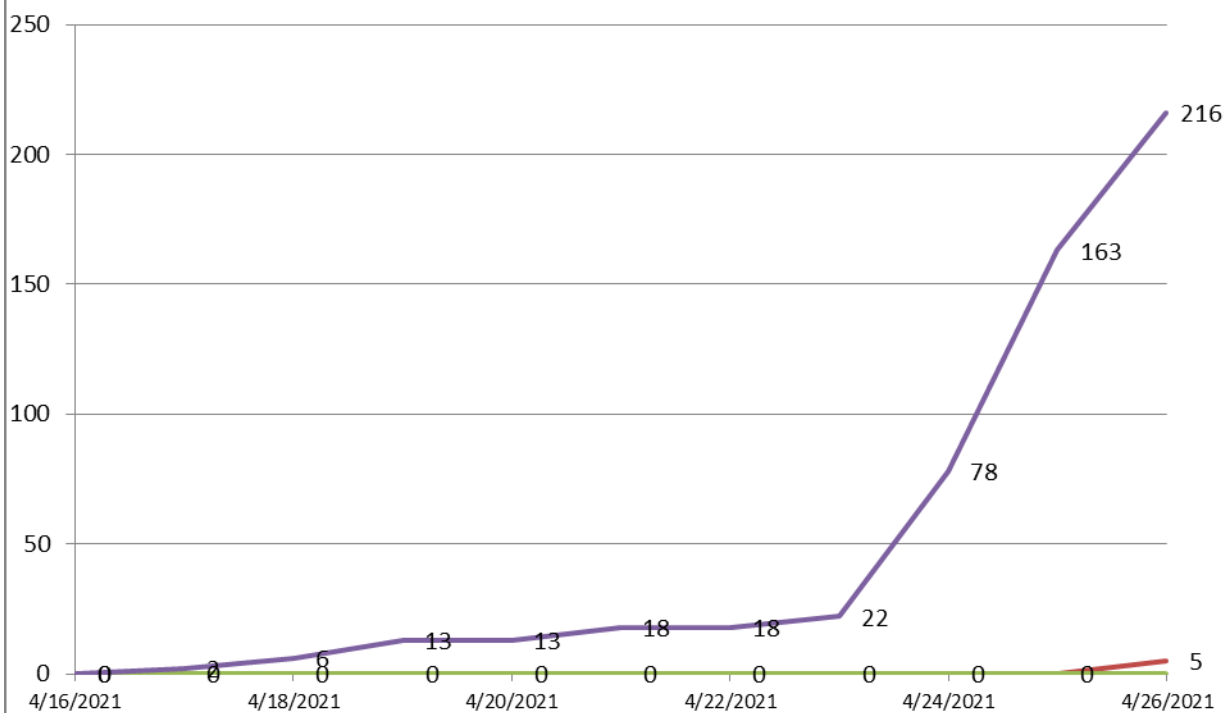

Yearly Comparison of Cumulative Active Fire Events (Wheat) 2019, 2020 & 2021

Period: 16 April to 26 April

2019 2020 2021

Temporal Distribution of Active Fire Events (Wheat) 2021 Period: 16 April to 26 April