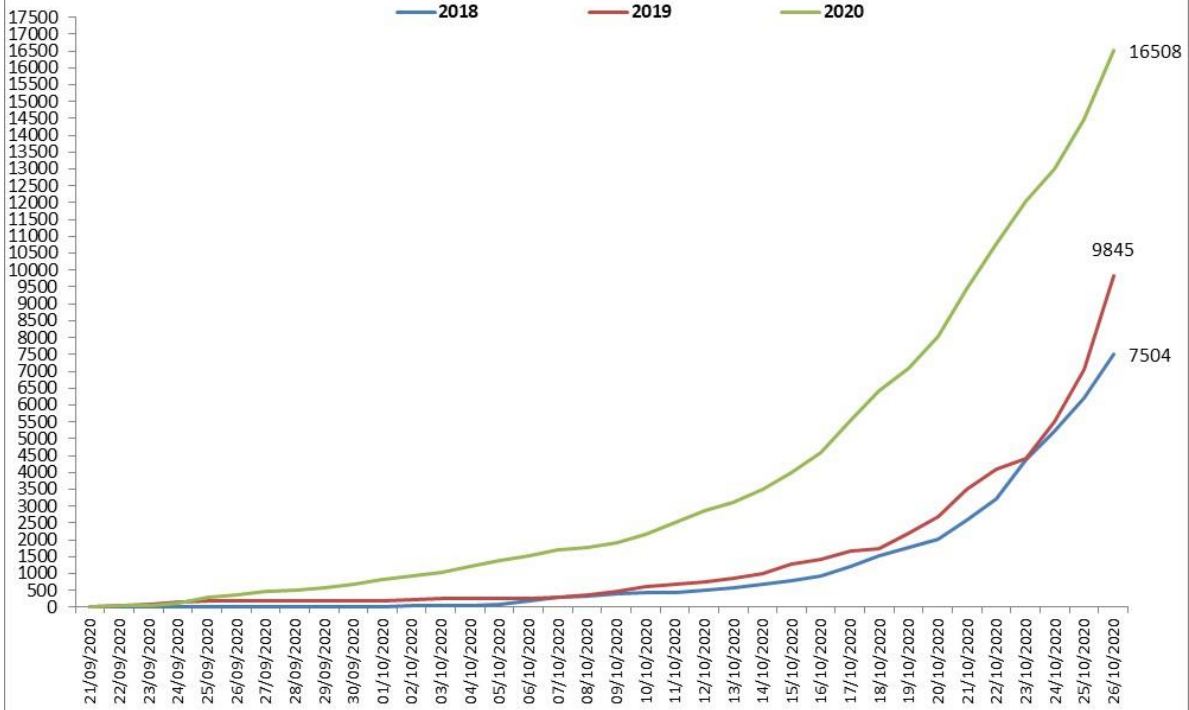

**Yearly Comparison of Cumulative Active Fire Events (Paddy) 2018 , 2019 & 2020**  
 Period: 21 September to 26 October

**Temporal Distribution of Active Fire Events (Paddy) 2020**  
 Period: 21 September to 26 October