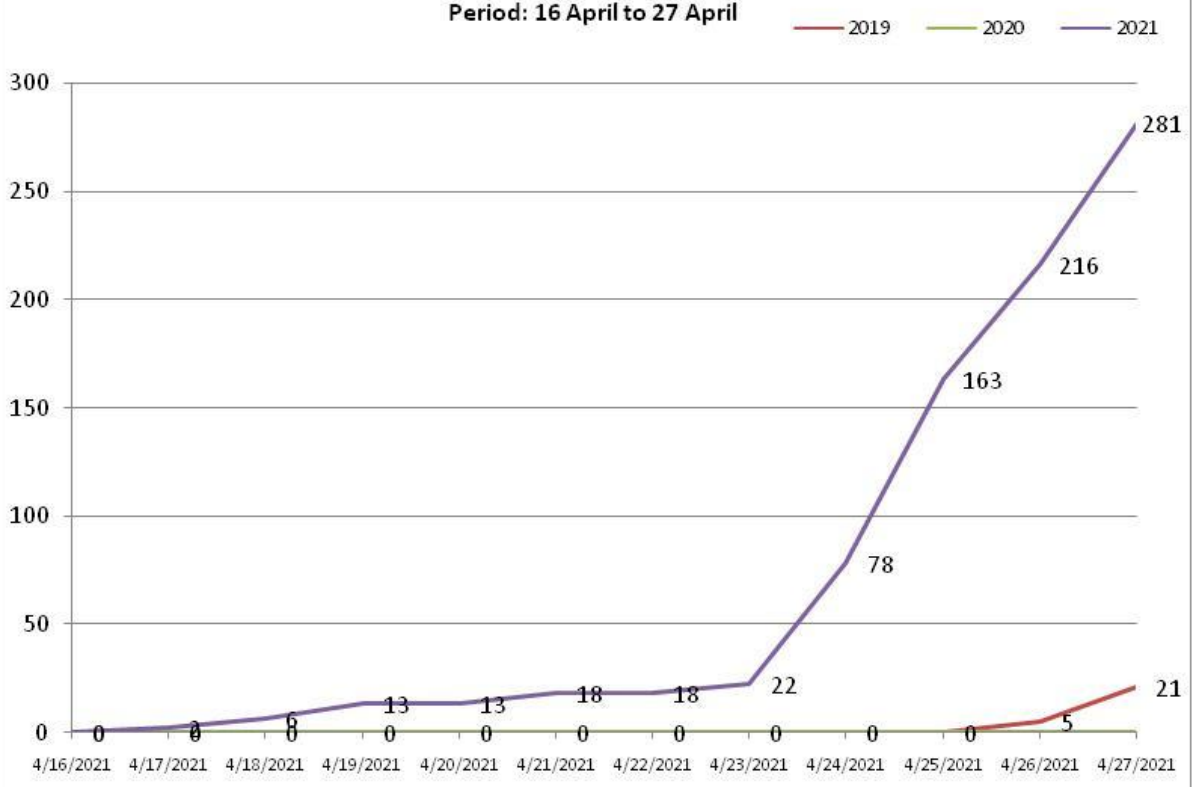

Yearly Comparison of Cumulative Active Fire Events (Wheat)
2019 , 2020 & 2021
Period: 16 April to 27 April

Temporal Distribution of Active Fire Events (Wheat) 2021
Period: 16 April to 26 April