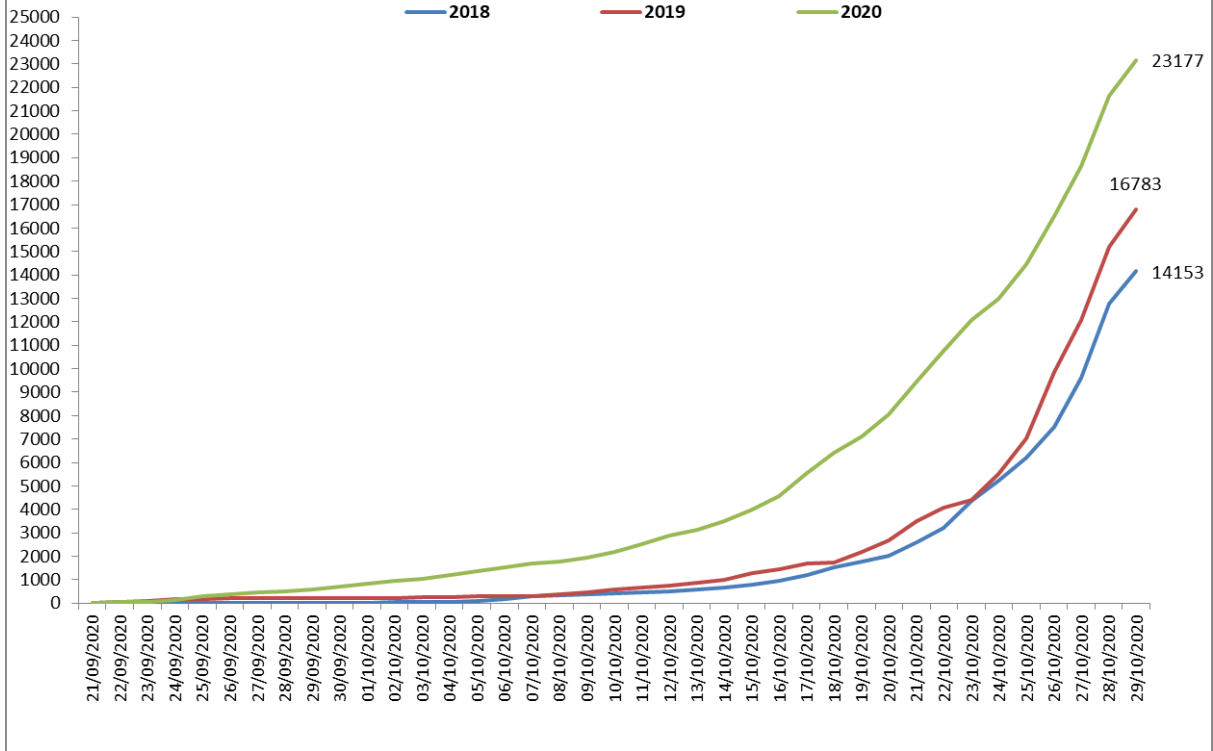

Yearly Comparison of Cumulative Active Fire Events (Paddy) 2018, 2019 & 2020
 Period: 21 September to 29 October

Temporal Distribution of Active Fire Events (Paddy) 2020
 Period: 21 September to 29 October